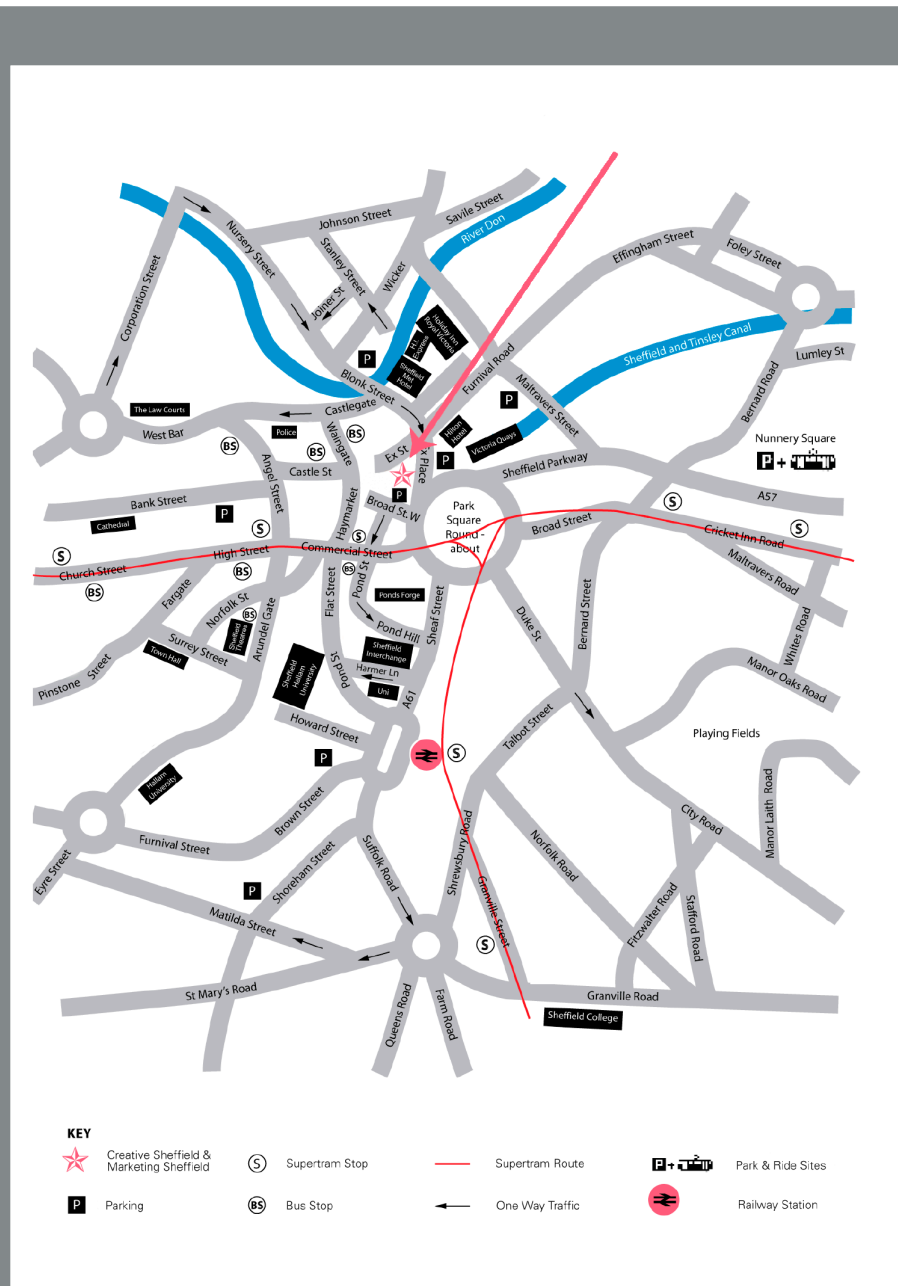

HOW TO FIND US

City Growth, Business Sheffield, Invest Sheffield & Marketing Sheffield

Second Floor, 11 Broad Street West, Sheffield, S1 2BQ.

On foot

Head down Church St, High St then Commercial St to Ponds Forge. Cross over the road [under the tram bridge] to the second office block on the left.

By tram

Use the stop marked Ponds Forge/Fitzalan Square which is served by all tram routes. Walk down the ramp on the out of city side of the platform to reach us.

By car

Use post code S1 2BQ in your Sat Nav to locate the nearest car park to our office.

Park and ride

Secure Park & Ride sites are located across the city. All are well sign posted, the closest is at Nunnery Square off the Sheffield Parkway.

By train

Sheffield Railway Station is 10 minutes walk from the Creative Sheffield and Marketing Sheffield office.