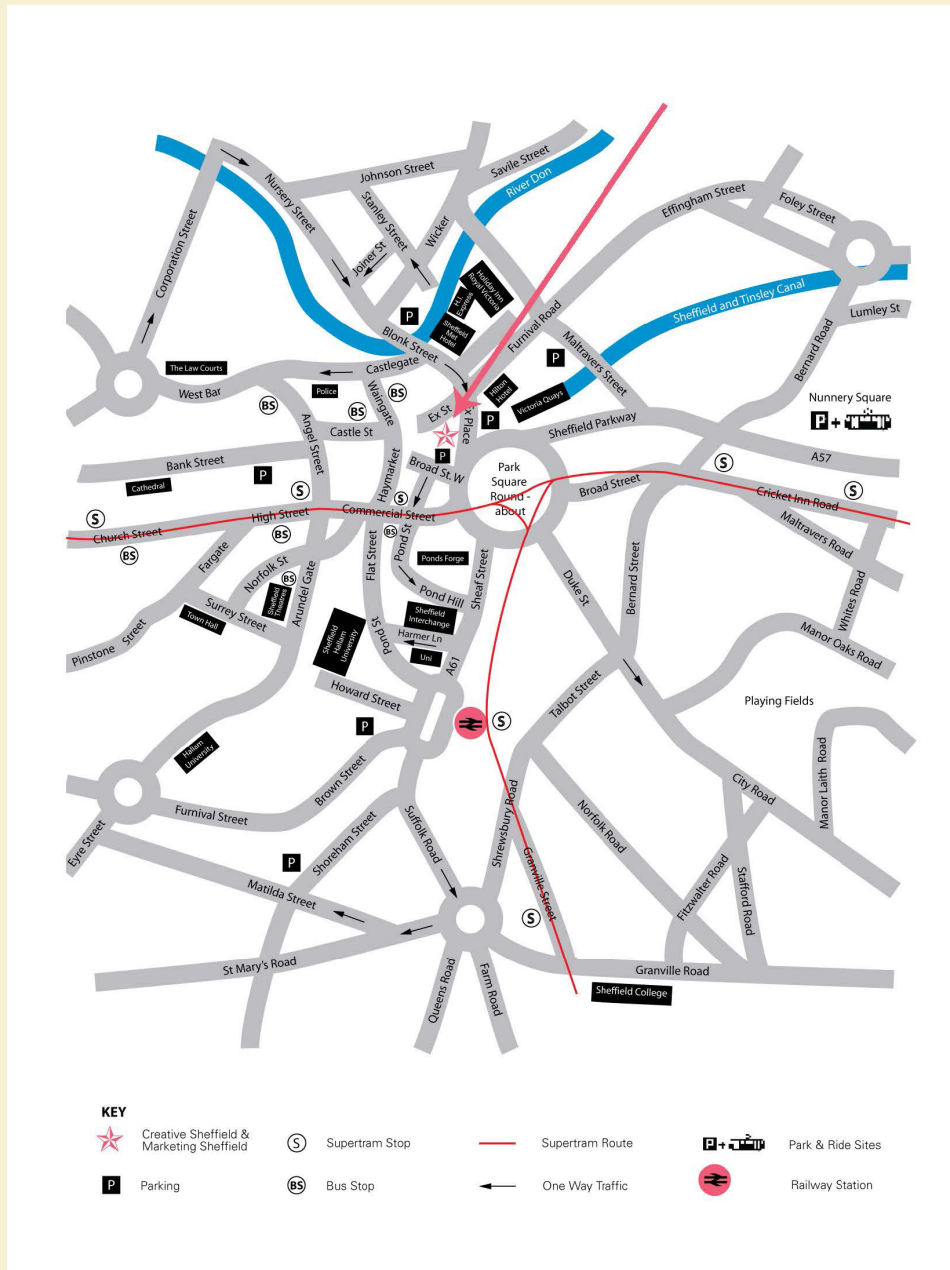

City Growth - Sheffield City Council

Business Sheffield, Conference Sheffield, Invest Sheffield & Marketing Sheffield

How to find us

2nd Floor, 11 Broad Street West, Sheffield S1 2BQ

On foot

Head down Church St, High St then Commercial St to Ponds Forge. Cross over the road - under the tram bridge - to the second office block on the left.

By tram

Use the stop marked Ponds Forge/Fitzalan Square which is served by all tram routes. Walk down the ramp, on the out-of-city side of the platform, to reach us.

By car

Use the postcode S1 2BQ in your SatNav to locate the nearest car park to our office.

Park & Ride

Secure Park & Ride sites are located across the city. All are well sign-posted. The closest is at Nunnery Square off the Sheffield Parkway.

welcometosheffield.co.uk

By train

Sheffield Railway Station is 10 minutes walk from our office.